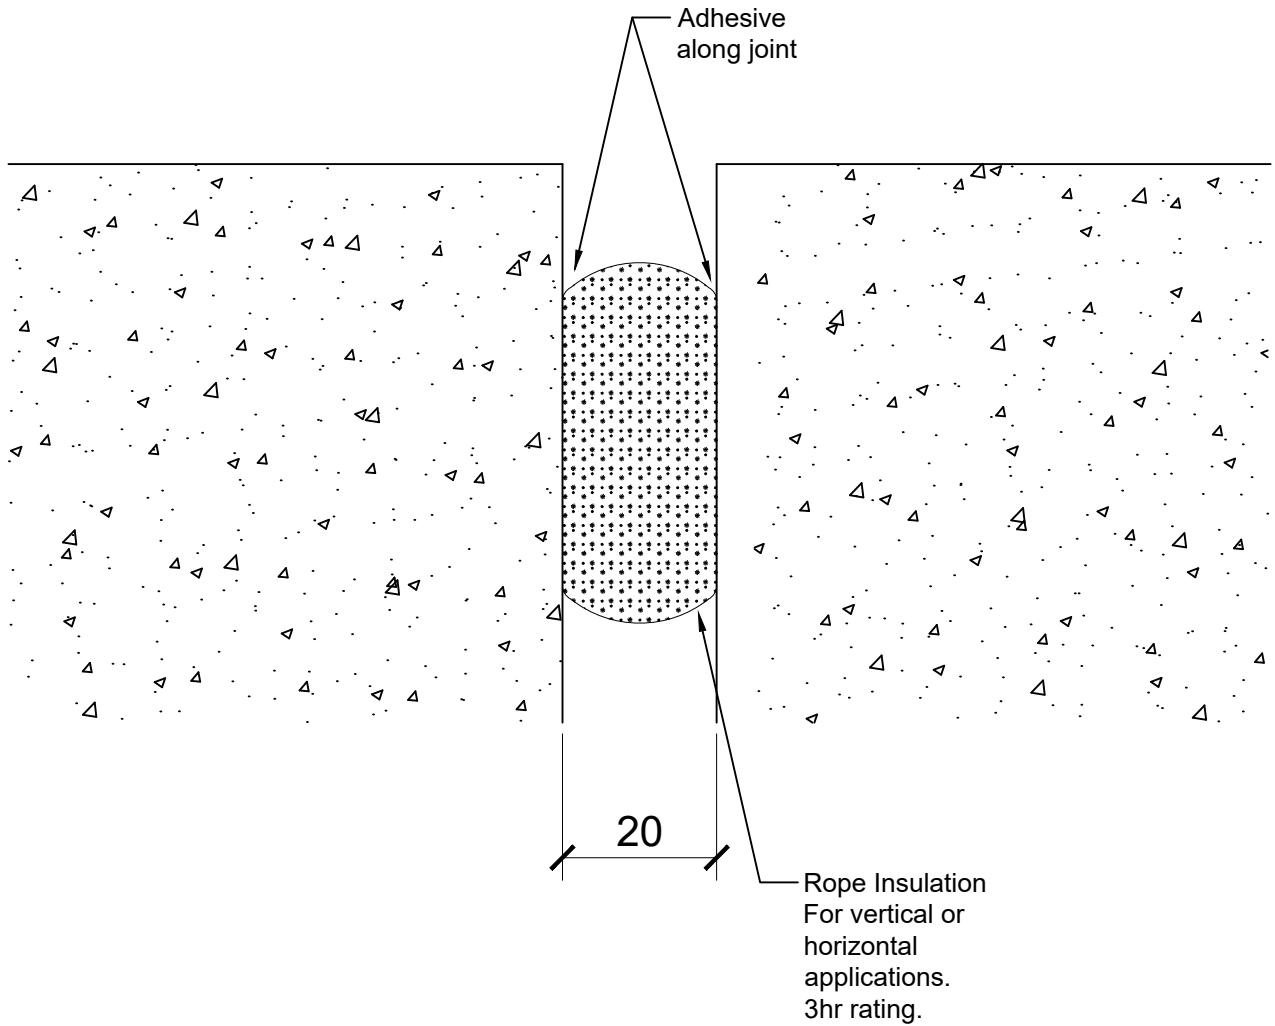

**Section on elevation**

Rope Diameter	Joint Width	Horizontal Movement	Fire rating
30mm	20mm	±4mm	3 Hr

For more information visit:  
[www.c-sgroup.co.uk/4192](http://www.c-sgroup.co.uk/4192)

All dimensions in millimeters unless otherwise stated. Do not scale from the drawing.